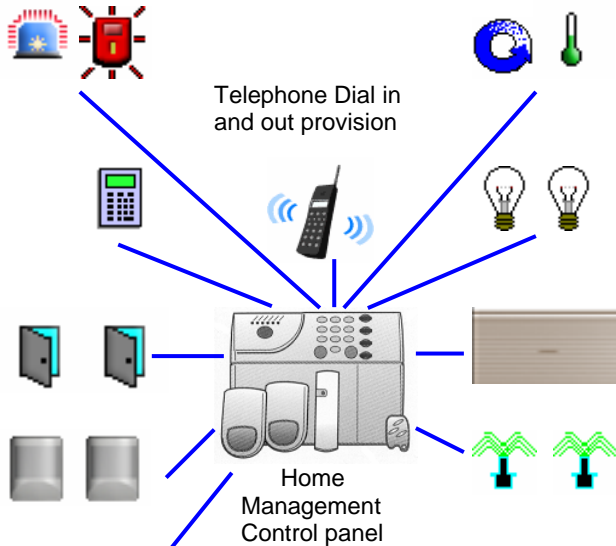

Mawson Lakes Home Management and Pre wire for communications made easy.

Home Management System. (HMS)

1 x External Siren & Strobe. 1 x internal screamer or speaker

1 x security Keypad adjacent to main entry door

2 x Security Reed switches to Front & Garage Doors

2 x Security Movement Sensors

1 x Smoke Detector interface connection to builder provided 240Volt & battery back up detectors

Air Conditioning On/Off control provision

2 x Light Points for lived in look, welcome home and alarm lighting

1 x Garage Door control provision

Automatic sprinkler control provision (Min 2 zones)

OPTIONAL EXTRAS:

Listed below are some optional extras you may wish to include in your system for additional security or functionality.

- Communication points
- Free to Air TV points
- Pay TV points
- Multiple HEP points
- Cabling for Video Distribution and IR control
- Surveillance Camera to Porch, Nursery, Games or Pool area
- Digital TV Antenna
- TV Amplifier with IR
- Home Theatre cabling
- Multi Room Audio