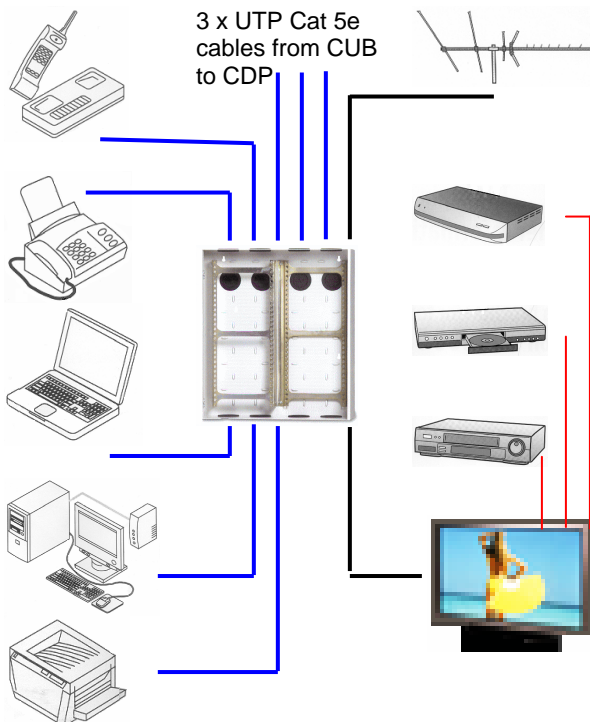

- Door Reeds
- Window Reeds
- Movement sensors
- Keypads
- Glass break sensors
- Irrigation Zones (max of 8)
- Rain Gauge Sensor
- Moisture Probe sensor
- Light & Power points controlled by HMS
- Wireless remote controls (2 or 4 button)

Prewire for Communications (Telephone/Data)

8 x Communications points (Telephone or Data) throughout the Home

Example:

1 x Single to Kitchen

1 x Single to Bed 1

1 x Dual to Bed 2

1 x Dual to Bed 3

1 x Dual to Study

RG6 Coax cable from CDP to roof for future Free to Air Antenna

2 x RG6 Coax cables from HEP point to CUB for future Pay TV connection or video distribution

1 x P20 access conduit from CUB to roof space for future use.

1 x RG6 Free to Air TV point from CDP to your HEP point

1 x Dual Communications point located at your HEP point

OPTIONAL EXTRAS:

Listed below are some optional extras you may wish to include in your system for additional security or functionality.