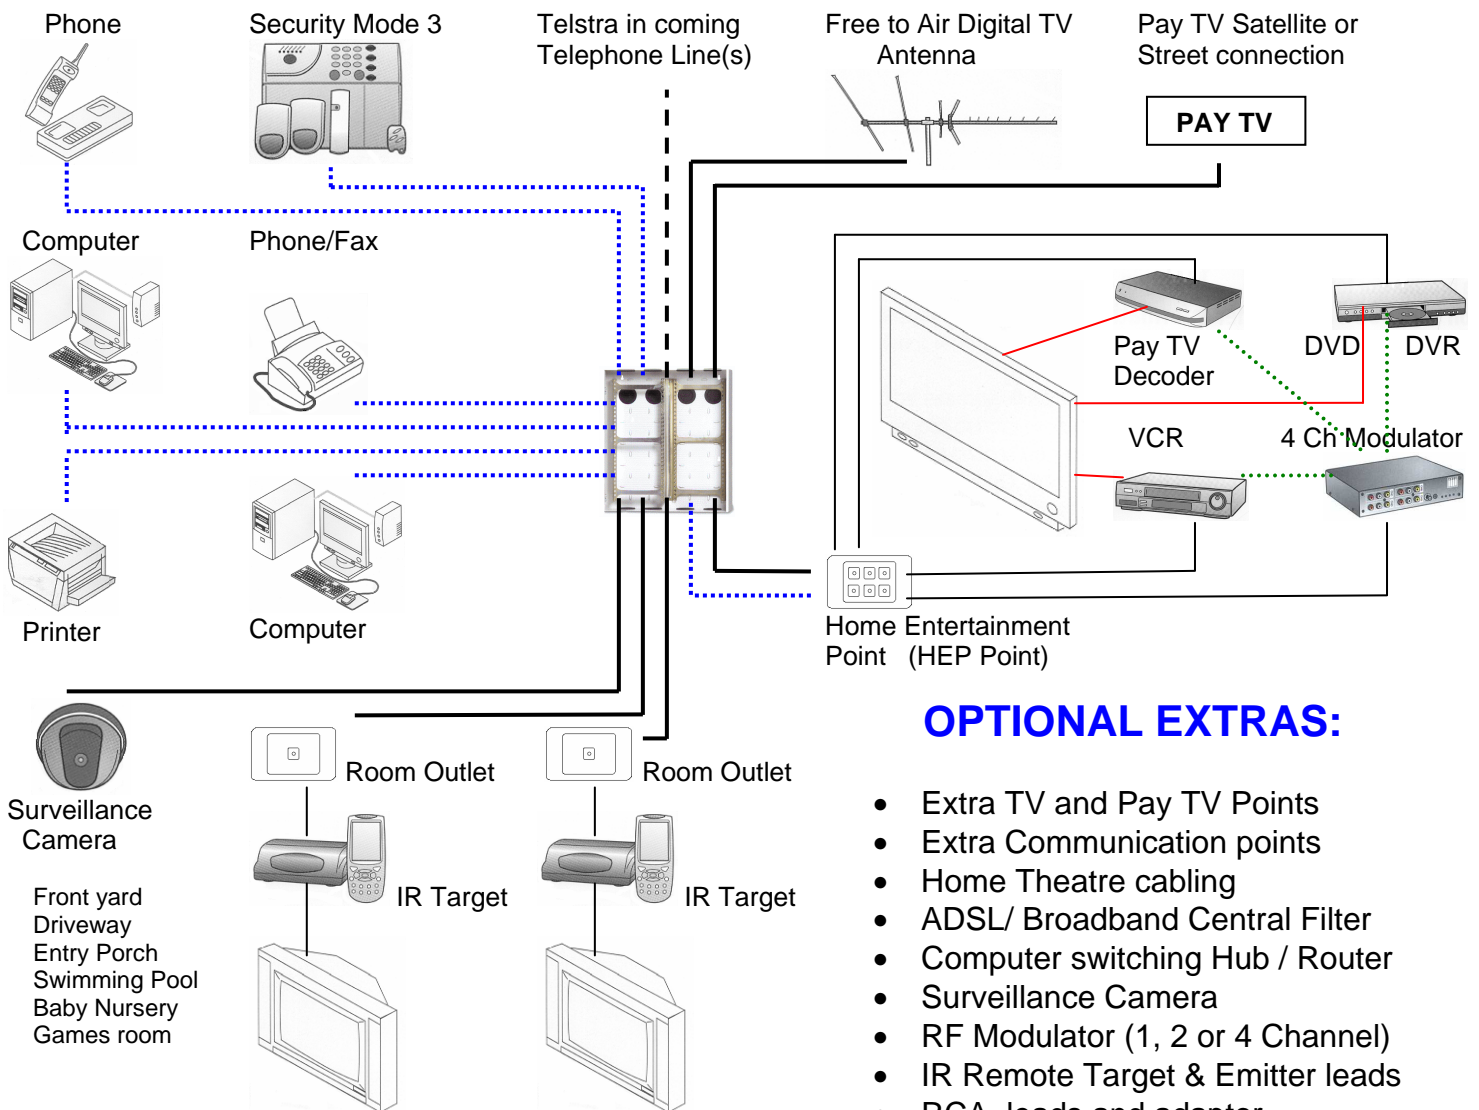

OPTIONAL EXTRAS:

- Extra TV and Pay TV Points
- Extra Communication points
- Home Theatre cabling
- ADSL/ Broadband Central Filter
- Computer switching Hub / Router
- Surveillance Camera
- RF Modulator (1, 2 or 4 Channel)
- IR Remote Target & Emitter leads
- RCA leads and adaptor